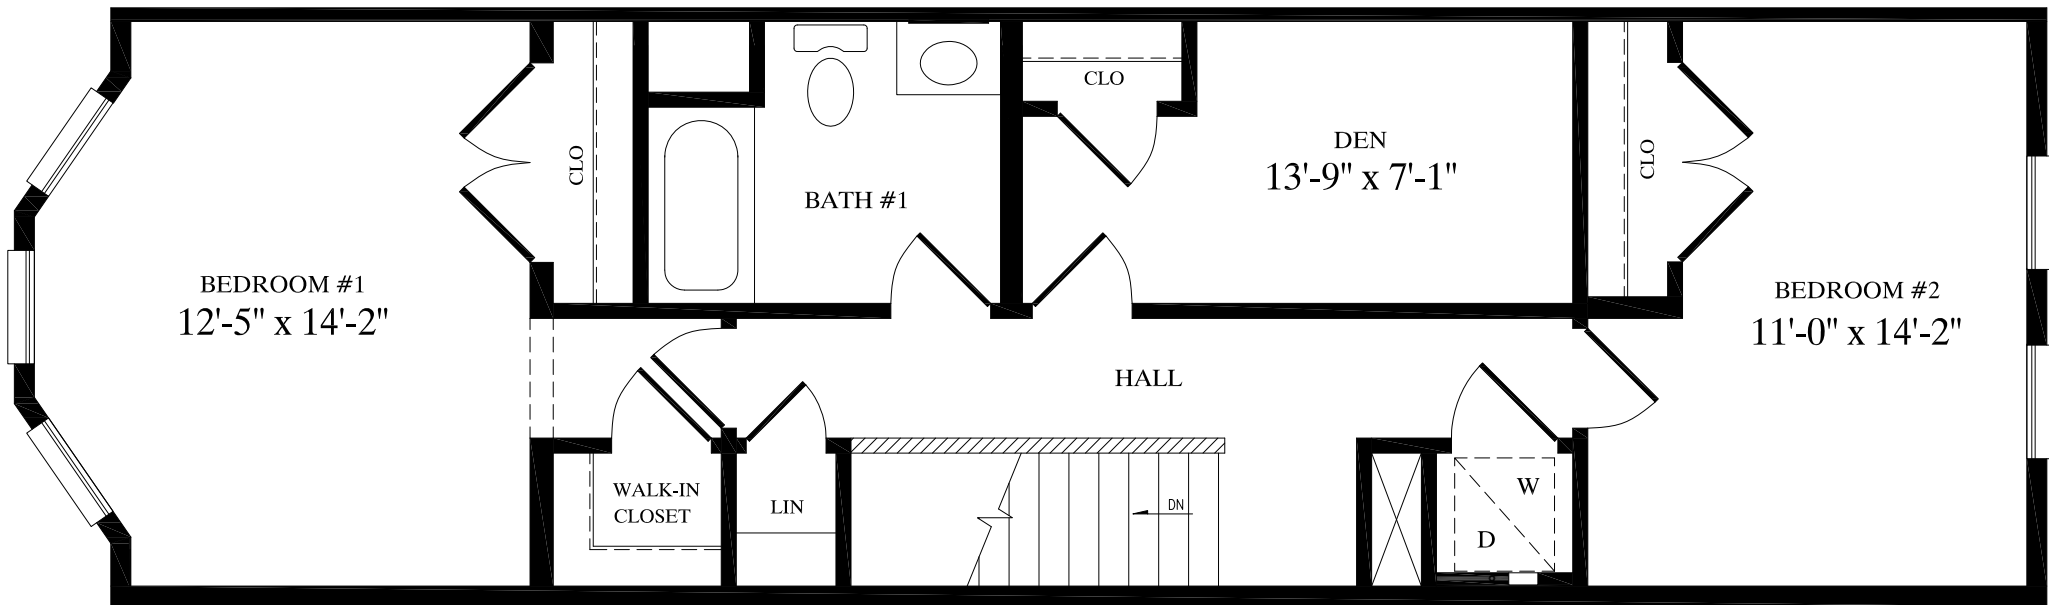

PORCH

LIVING ROOM / DINING ROOM
28'-3" x 10'-1"

KITCHEN
10'-4" x 14'-1"

BATH #2

UP

DN

WOODBRIDGE
16'-0" X 48'-0"
1,295 TOTAL Sq. Ft.

BEDROOM #1
12'-5" x 14'-2"

BATH #1

DEN
13'-9" x 7'-1"

BEDROOM #2
11'-0" x 14'-2"

HALL

WALK-IN
CLOSET

LIN

DN

W